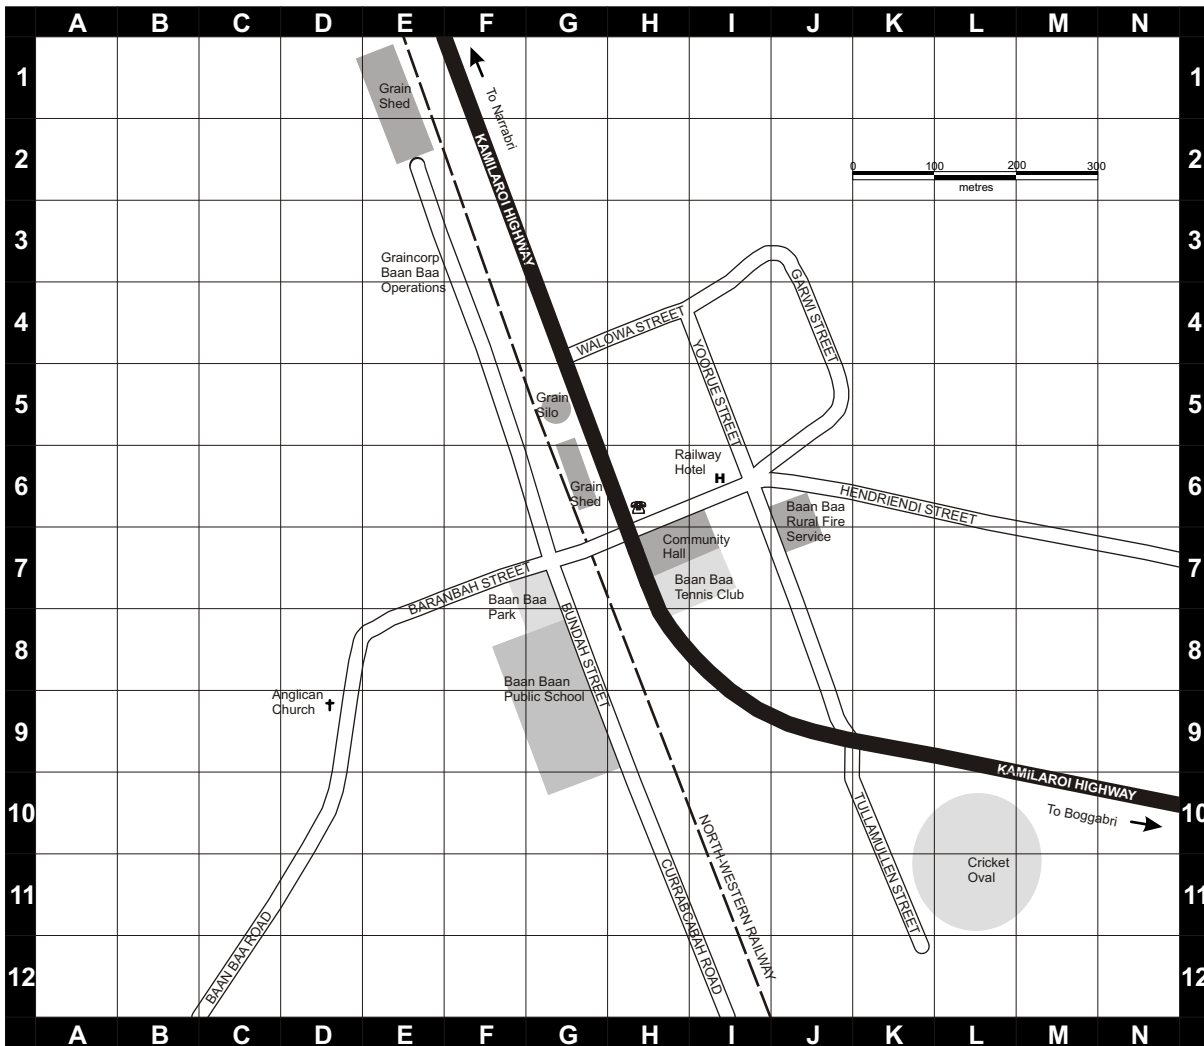

Township of
BAAN BAA

LEGEND

Highway		HIGHWAY
Road / Street		STREET
Railway		RAILWAY
Park		
School, Other		
Church		↑
Telephone		☎
Hotel		H

STREET & FACILITY INDEX

Anglican Church	.....D9
Baan Baa Road	.....C12
Baranbah Street	.....F7
Community Hall	.....H7
Cricket Oval	.....L11
Currcababah Road	.....H11
Garmi Street	.....J4
Grain Silo	.....G5
Grain Shed	.....E1, G6
Graincorp Operations	.....E3
Hendriendi Street	.....K6
Hotel	.....I16
Kamilaroi Highway	.....F2, N10
Public School	.....G9
Railway	.....I11
Rural Fire Service	.....J6
Telephone	.....H6
Tennis Club	.....I7
Tullamullen Street	.....K10
Walowa Street	.....H4
Yoorue Street	.....I5